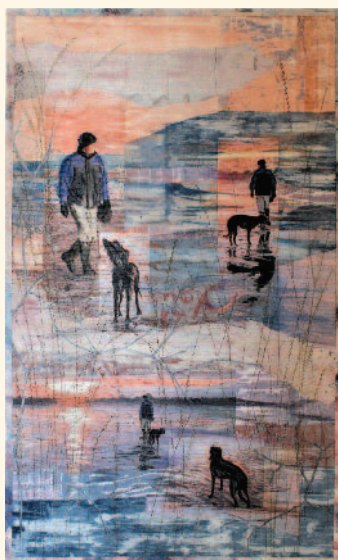

FEATURE DISPLAYS

- * THE COXWELL COLLECTION by Little Coxwell Quilters
- * THE TWIDDLING & FIDDLING QUILT CHALLENGE 2018
- * THE COLOUR PALETTE CHALLENGE by Cabot Quilters
- * WREXHAM TAILOR'S QUILT CHALLENGE by Region 13 of The Quilters' Guild
- * RADIANCE CHALLENGE 5: VINTAGE REWORKED by Radiance Quilters
- * OUR HANDS AND MINDS by Cranwell Contemporary Quilt Group
- * RADIANCE CHALLENGE 6: ICE-DYED by Radiance Quilters
- * FLOWERS ARE MY PASSION by Jane Rollason
- * FROM THE EARTH COMES THE COLOUR by Angela Daymond
- * COAST by Hilary Beattie
- * SCRAPTASTICALLY MODERN by Mimram Quilters

NEW SHOW

Above: 'Victoriana' by Sheila Pont (Cranwell Contemporary Quilt Group)

Above: 'Hare' by Angela Daymond

Right: 'A Perfect Day' by Hilary Beattie

Left: 'Antique Wedding Sampler' by Pippa Cottrell (Little Coxwell Quilters)